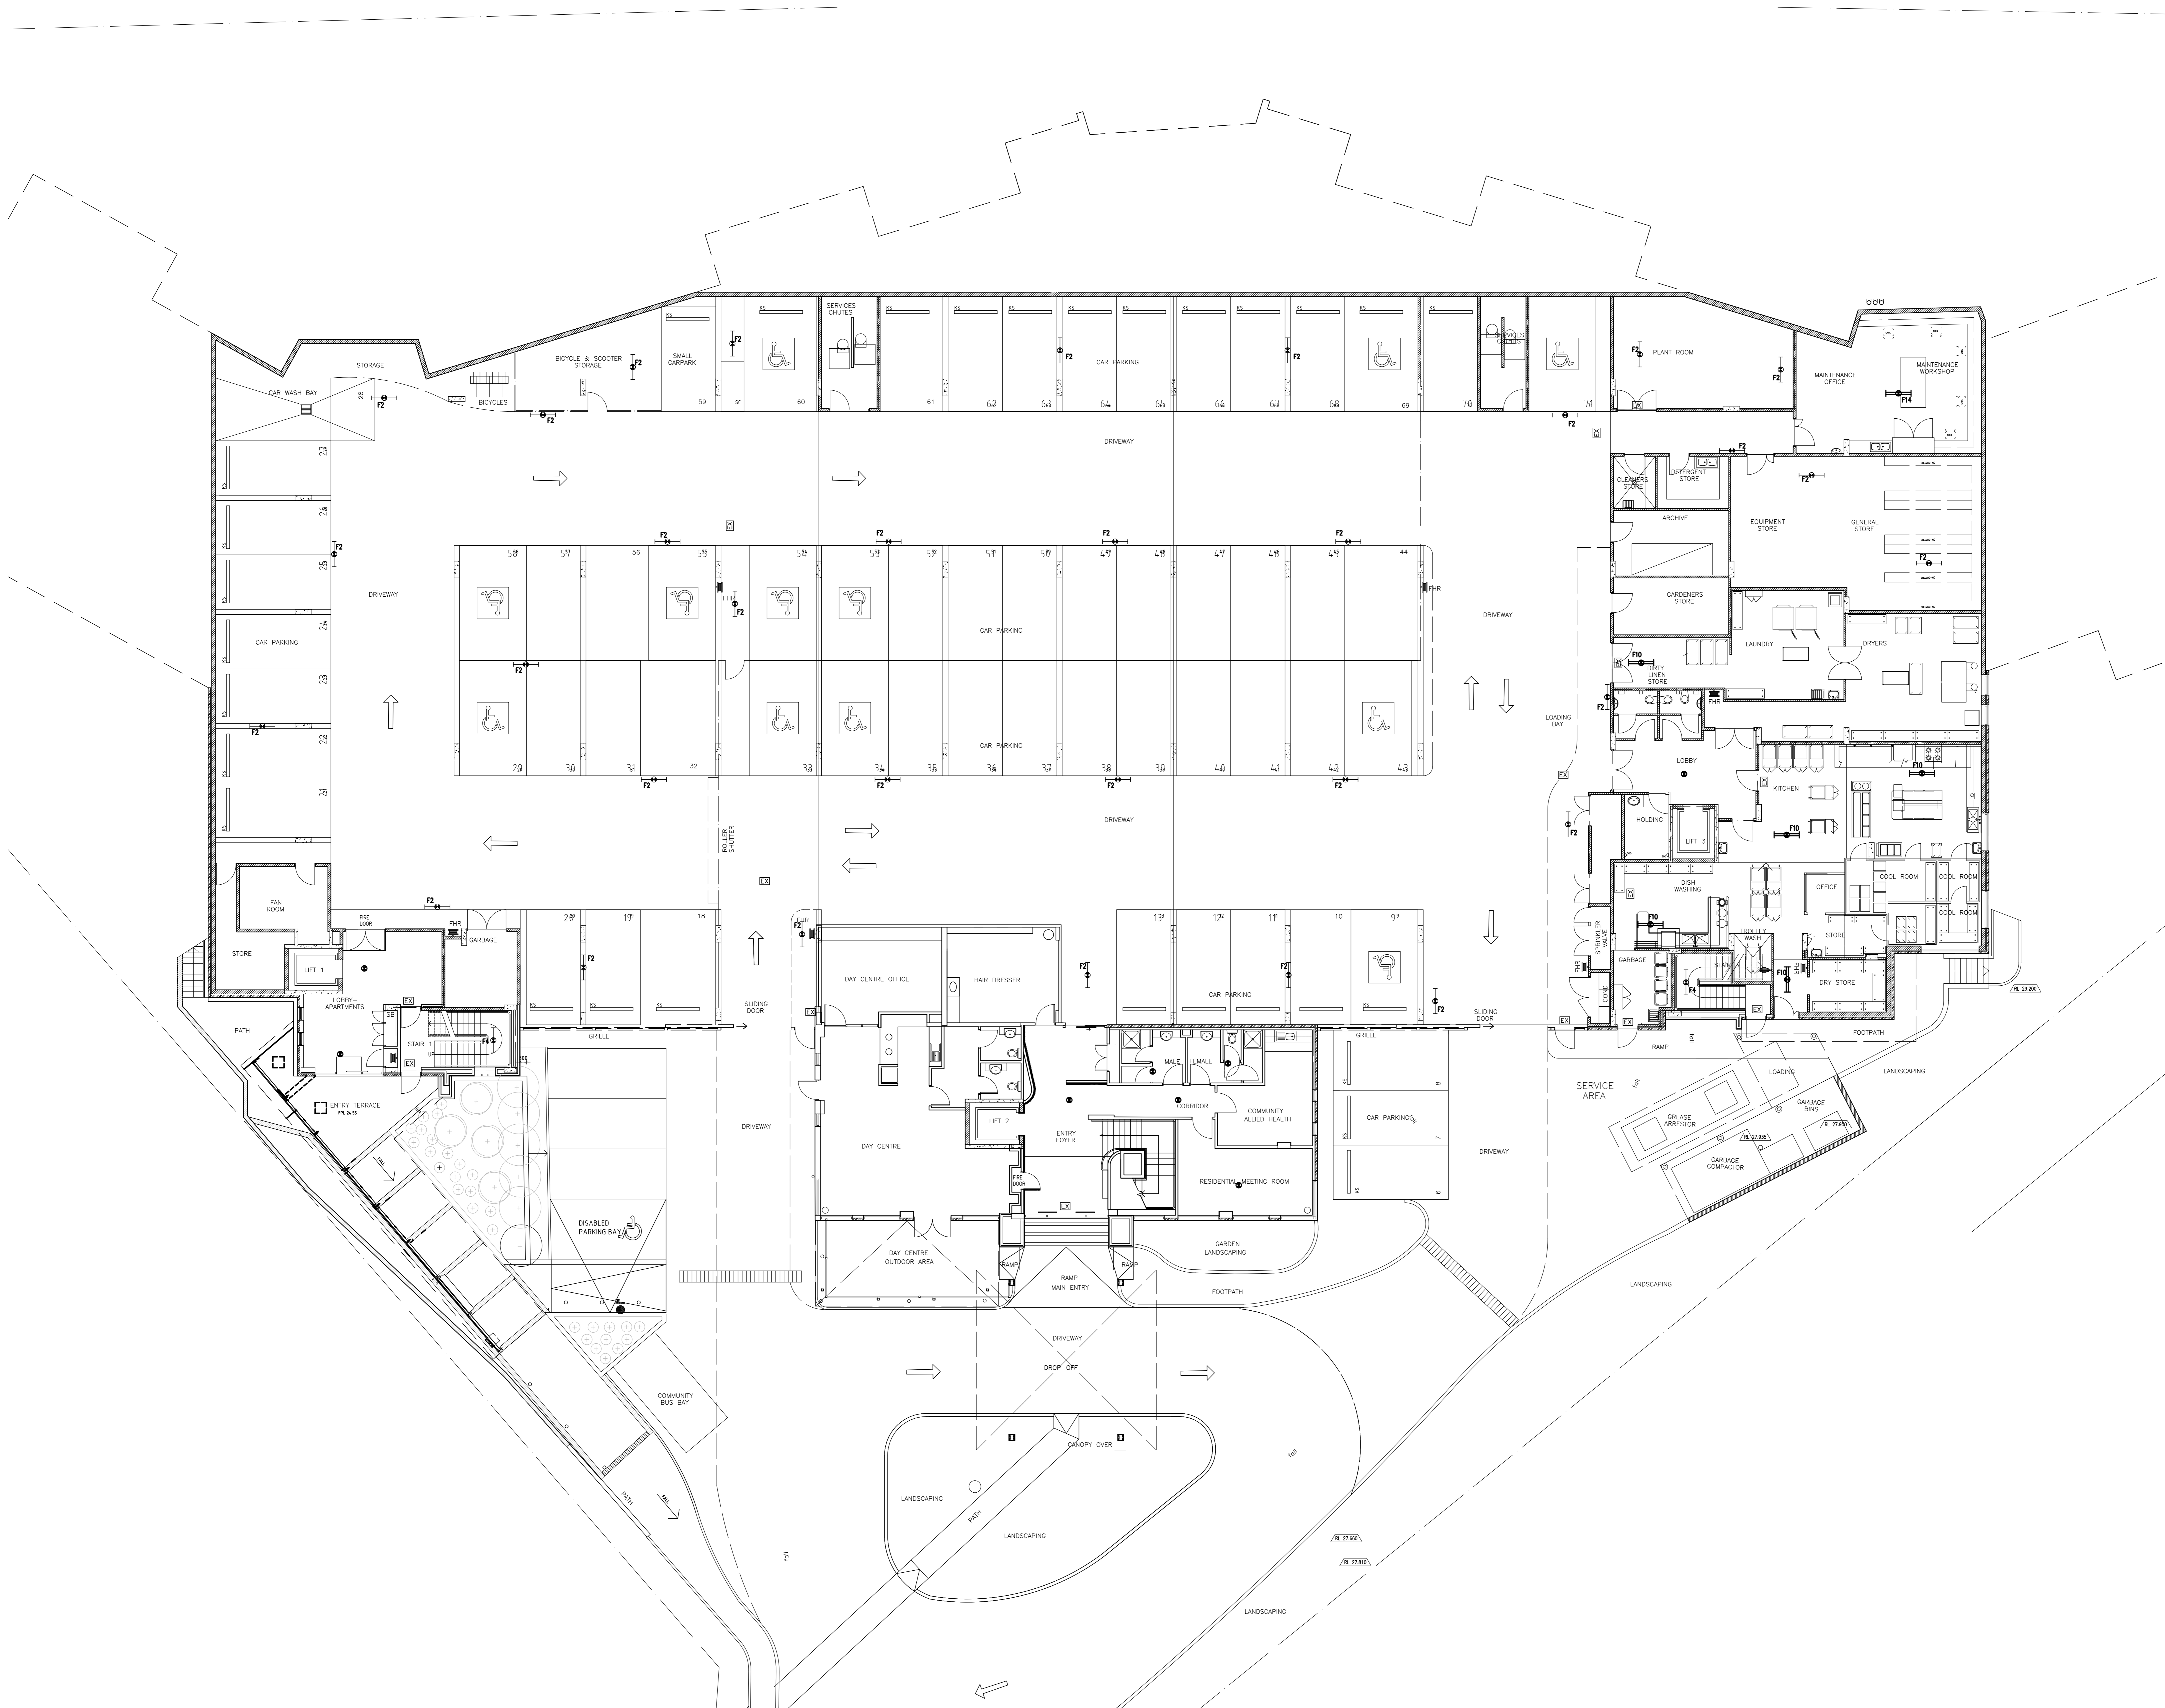

Revisions

St. Basil's
LIFESTYLE OPTIONS FOR AGEING AUSTRALIA

**Hellenic Village
Miranda**

**WORK AS EXECUTED
Site Plan**

Scale 1:200 @ A0

Scale 1:100 @ A0 Issue: 31/01/19

Revisions

St. Basil's
LIFESTYLE OPTIONS FOR AGEING AUSTRALIA

**Hellenic Village
Miranda**

WORK AS EXECUTED

Basement Plan

Scale 1:100 @ A0 Issue: 31/01/19

Revisions

St. Basil's

LIFESTYLE OPTIONS FOR AGEING AUSTRALIA

Hellenic Village Miranda

WORK AS EXECUTED

Scale 1:100 @ A0 Issue: 31/01/19

Revisions

St. Basil's

LIFESTYLE OPTIONS FOR AGEING AUSTRALIA

Hellenic Village Miranda

WORK AS EXECUTED

Ground Floor Plan